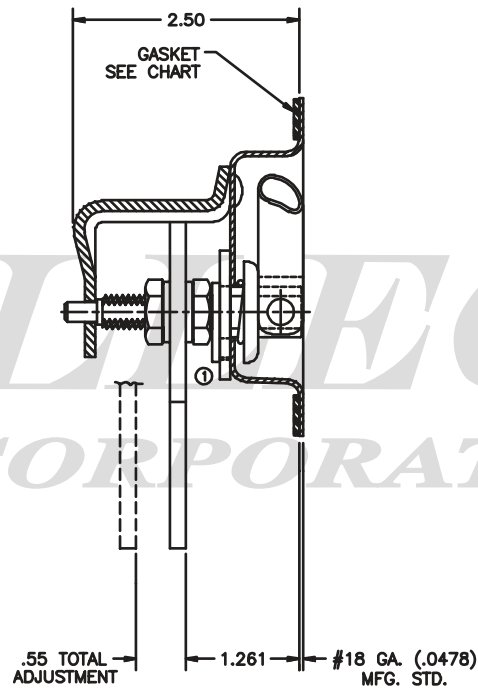

PART No.	GASKET THICKNESS
2-8000-SSR/SSL	NO GASKET
2-8000-SSRA/SSLA	.063 THICK
2-8000-SSRB/SSLB	.031 THICK

www.ALLEGISCORP.com 1-866-378-7550		MATERIAL: Bright Stainless Steel finish	
REV.: 1 : 1	DATE: 1-10-2013	DESCRIPTION: T-Handle	PART NUMBER: 2-8000 SS