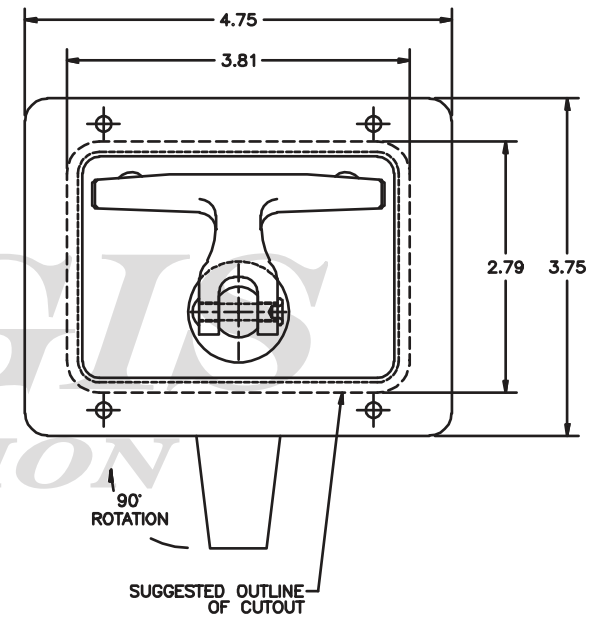

PART No.	GASKET THICKNESS
2-8000-SSR/SSL	NO GASKET
2-8000-SSRA/SSLA	.063 THICK
2-8000-SSRB/SSLB	.031 THICK

www.ALLEGISCORP.com 1-866-378-7550		MATERIAL: Bright Stainless Steel finish	
REV.: 1 : 1	DATE: 1-10-2013	DESCRIPTION: T-Handle	PART NUMBER: 2-8000 SS