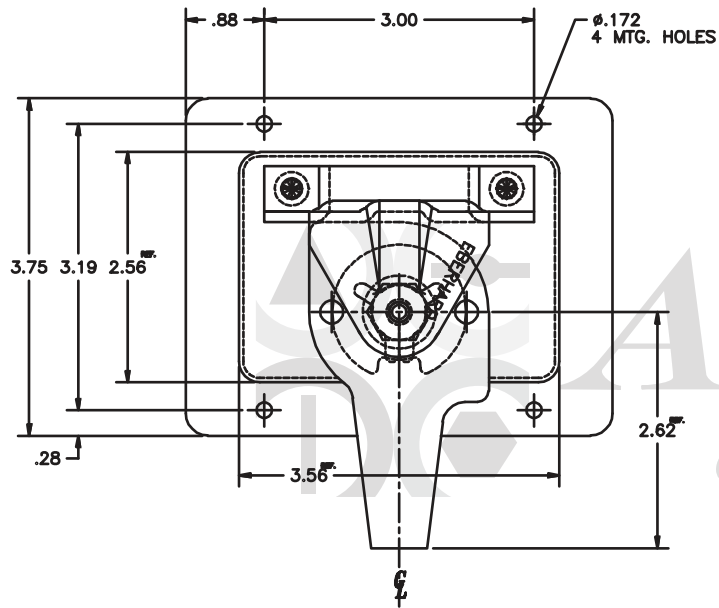

PART No.	GASKET THICKNESS
2-8000-SSR/SSL	NO GASKET
2-8000-SSRA/SSLA	.063 THICK
2-8000-SSRB/SSLB	.031 THICK

www.ALLEGISCORP.com 1-866-378-7550		MATERIAL: Bright Stainless Steel finish	
REV.: 1 : 1	DATE: 1-10-2013	DESCRIPTION: T-Handle	PART NUMBER: 2-8000 SS