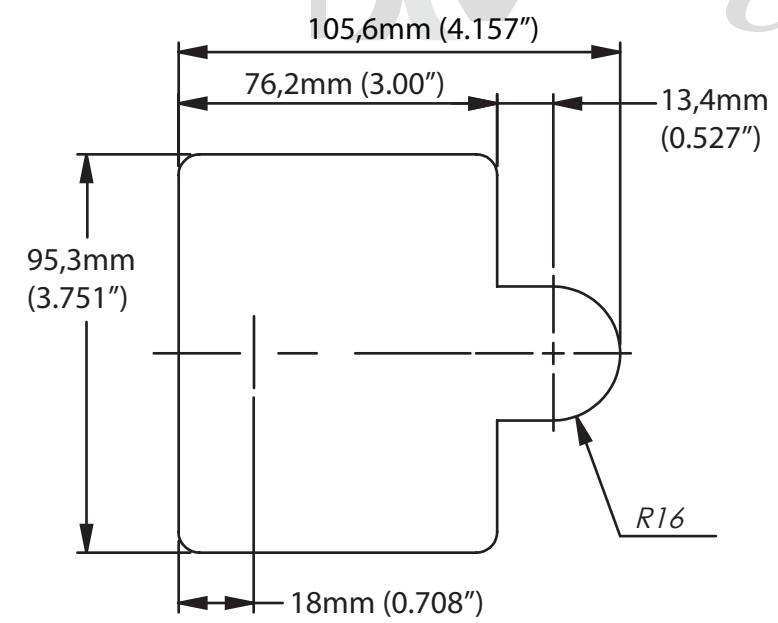

Ø 17,90mm
(0.70")

65mm (2.559")

139mm
(5.465")

105,6mm (4.157")

76,2mm (3.00")

13,4mm
(0.527")

95,3mm
(3.751")

R16

18mm (0.708")

27mm
(1.062")

149mm (5.871")

PANEL PREP

www.ALLEGISCORP.com 1-866-378-7550		MATERIAL / FINISH : Chrome	
REV. : 1 : 1	DATE : 7-28-2015	DESCRIPTION : Adjust 3-pt Vector 2	DRAWING NO. : 2751-10282-S