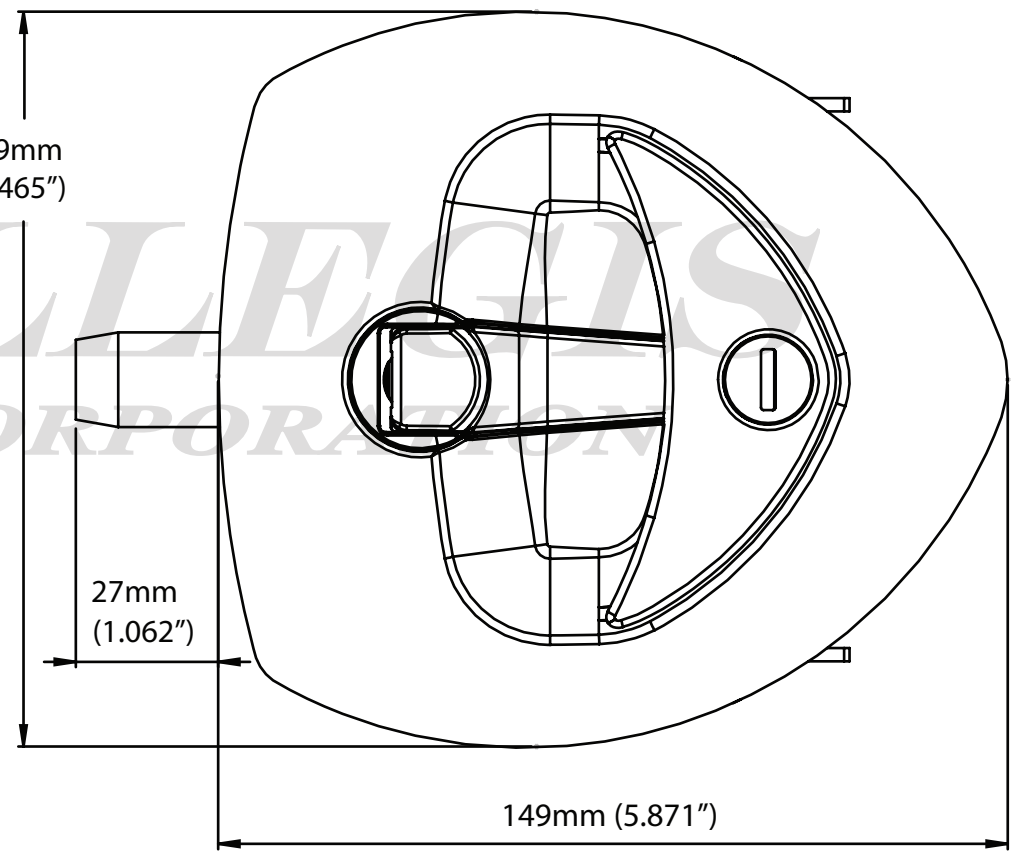

Ø 17,90mm
(0.70")

65mm (2.559")

139mm
(5.465")

105,6mm (4.157")

76,2mm (3.00")

13,4mm
(0.527")

95,3mm
(3.751")

R16

18mm (0.708")

27mm
(1.062")

149mm (5.871")

PANEL PREP

www.ALLEGISCORP.com 1-866-378-7550		MATERIAL / FINISH : Chrome	
REV. : 1 : 1	DATE : 7-28-2015	DESCRIPTION : Adjust 3-pt Vector 2	DRAWING NO. : 2751-10282-S