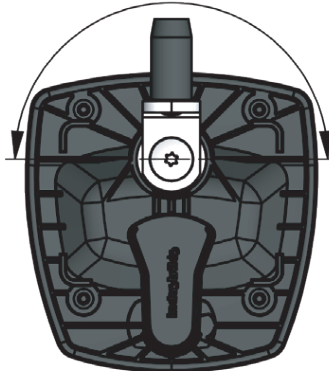

Rotation 180°

Cable length 300 ± 50 mm

12 volt system, central locking latch

www.allegiscorp.com 1-866-378-7550		MATERIAL / FINISH: Fiberglass reinforced Polyamide (PA6GF30) Chrome handle	
REV.: 1:1	DATE: 03-10-2022	DESCRIPTION: Vector T3	DRAWING NO.: 2752-20623010-06