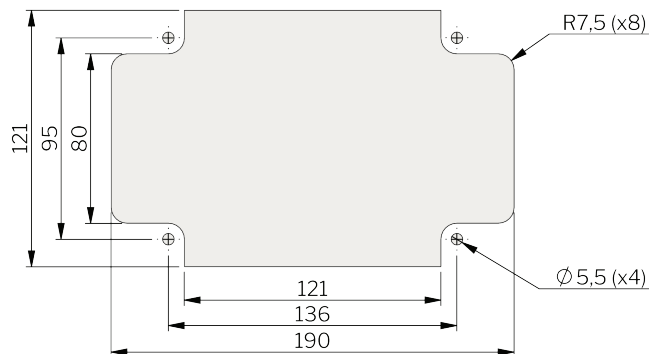

**Panel Prep**

PART #	HANDLE MATERIAL	KEY-LOCKING	MOUNTING	CONNECTION
2950-501221-0511	Chrome	Keyed alike 805	Cast-in Bolts	Single Cable
2950-501221-0514	Chrome	Keyed alike 805	Cast-in Bolts	Multi-point Cable
2950-501221-0521	Chrome	Keyed alike 805	Cast-in Bolts	Single Rod
2950-501221-0524	Chrome	Keyed alike 805	Cast-in Bolts	Multi-point Rod
* 2950-501621-0511	Black Powder Coat	Keyed alike 805	Cast-in Bolts	Single Cable
* 2950-501621-0514	Black Powder Coat	Keyed alike 805	Cast-in Bolts	Multi-point Cable
* 2950-501621-0521	Black Powder Coat	Keyed alike 805	Cast-in Bolts	Single Rod
* 2950-501621-0524	Black Powder Coat	Keyed alike 805	Cast-in Bolts	Multi-point Rod