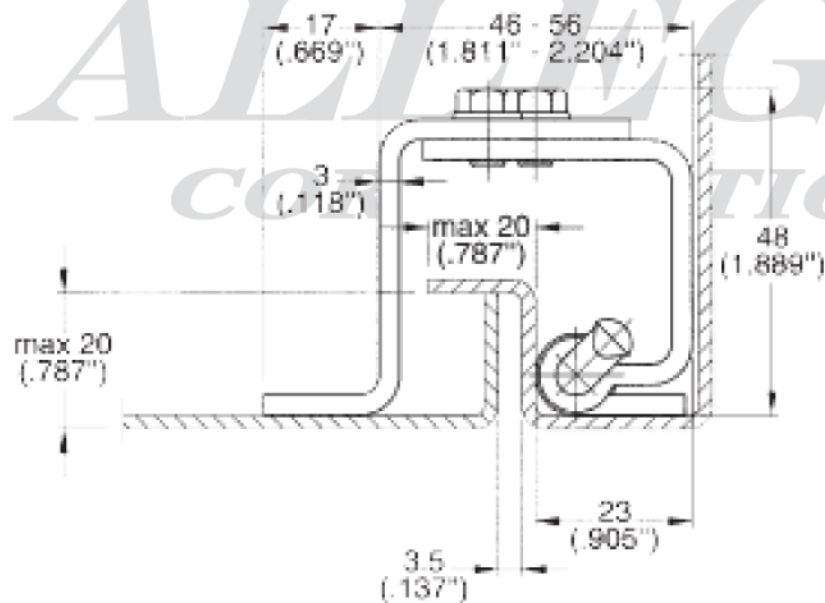

www.ALLEGISCORP.com

1-866-378-7550

MATERIAL:

Steel Construction, Zinc plated

REV.:

1 : 1

DATE:

1-10-2013

DESCRIPTION:

Concealed Hinge

PART NUMBER:

312101