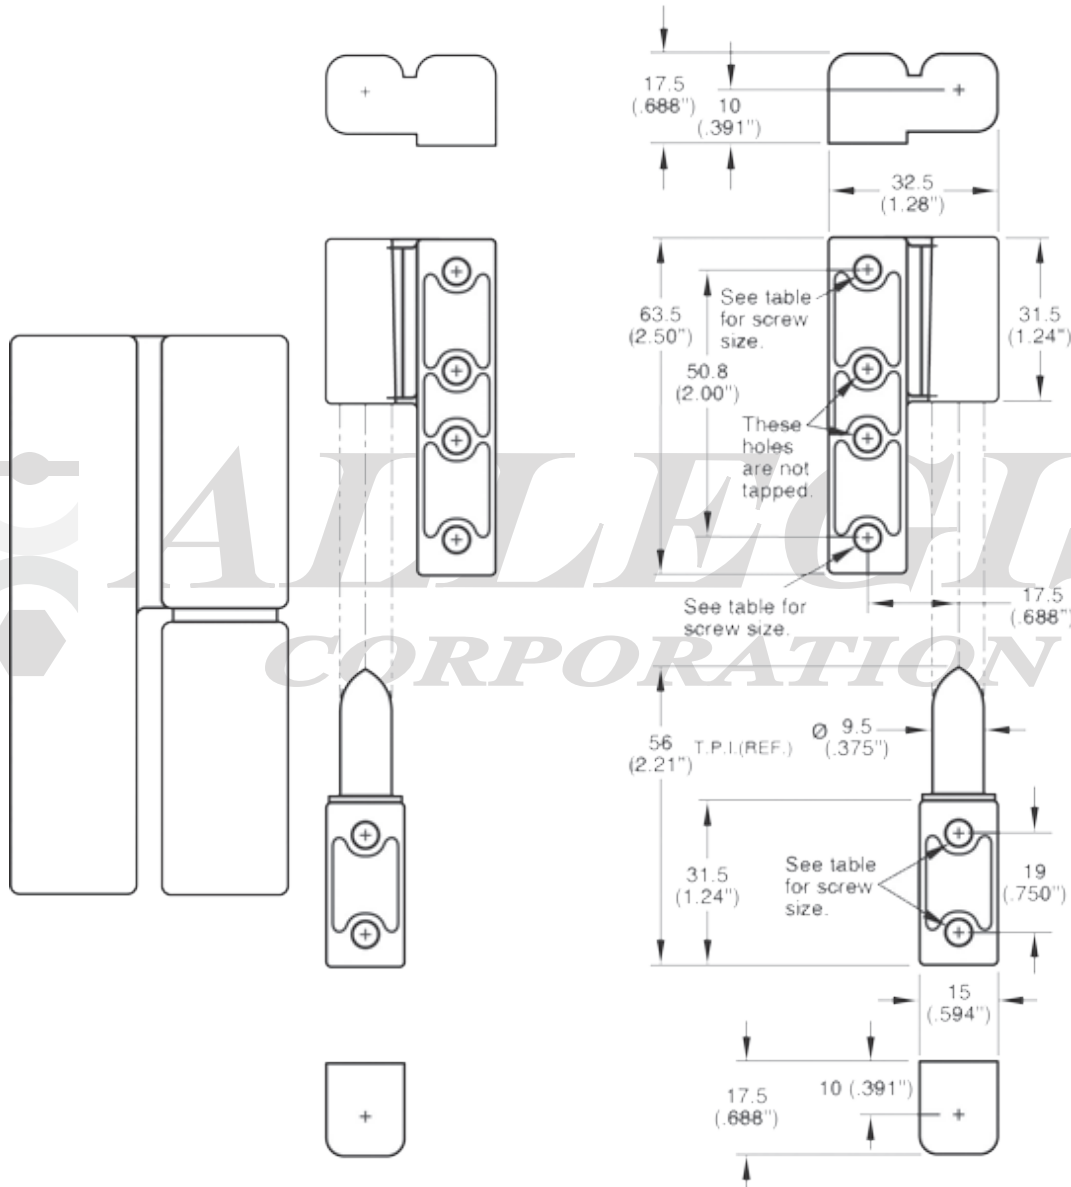

TYPE "B"

TYPE "A"

www.ALLEGISCORP.com
1-866-378-7550

MATERIAL / FINISH :

Zinc die-cast w/ black finish

REV. :

1 : 1

DATE :

1-10-2013

DESCRIPTION :

Lift-off Hinge

DRAWING NO. :

96-50-510-50