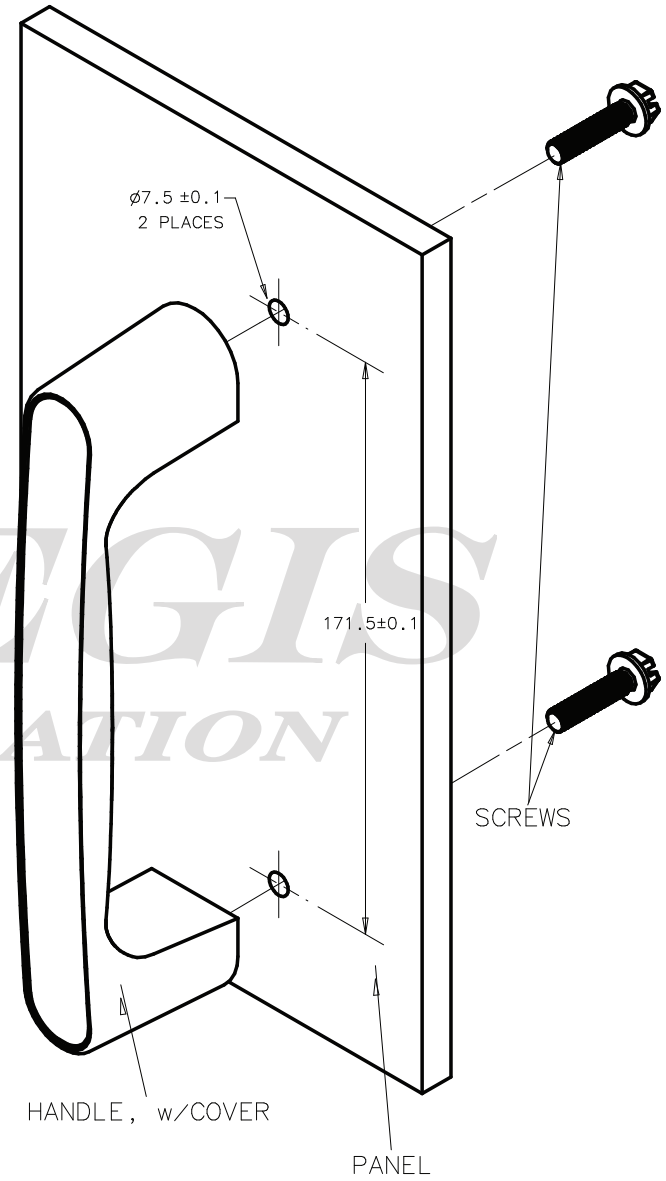

ALLEGIS CORPORATION

www.ALLEGISCORP.com
1-866-378-7550

MATERIAL / FINISH :
ABS/PC construction w/ black finish

REV. :
1 : 1

DATE :
1-10-2013

DESCRIPTION :
Pull handle

DRAWING NO. :
B8-66