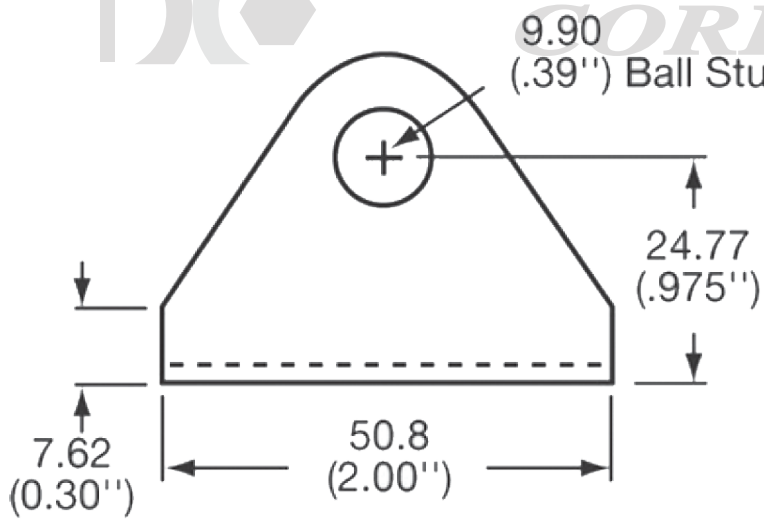

www.ALLEGISCORP.com
1-866-378-7550

MATERIAL / FINISH :

Stainless Steel

REV. :

1 : 1

DATE :

1-10-2013

DESCRIPTION :

Mounting Bracket

DRAWING NO. :

GS MB-2 SS