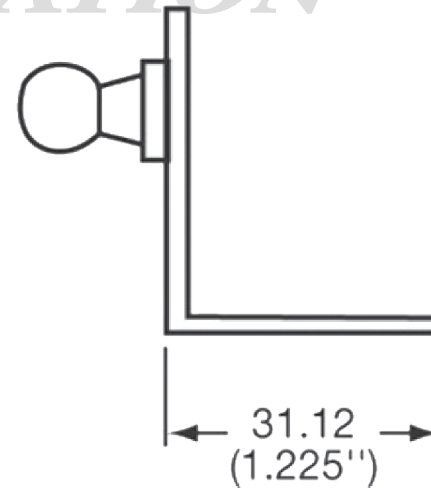

www.ALLEGISCORP.com
1-866-378-7550

MATERIAL / FINISH :

Stainless Steel

REV. :

1 : 1

DATE :

1-10-2013

DESCRIPTION :

Mounting Bracket

DRAWING NO. :

GS MB-2 SS