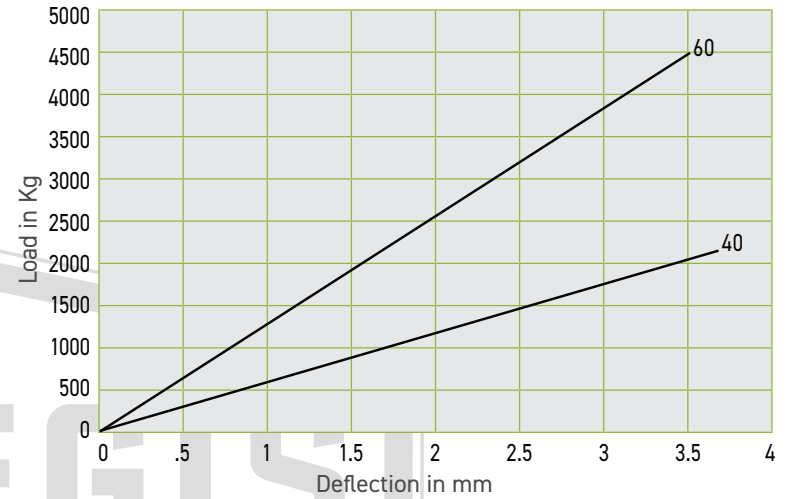

Section X-X

SW125 C COMPRESSION

SKU	A (mm)	K (mm)	H (mm)	d (mm)	t (mm)
SW125-40	118	148	52	13.5	5
SW125-60	118	148	52	13.5	5

<p>www.allegiscorp.com 1-866-378-7550</p>			<p>MATERIAL / FINISH: High Dynamic Rubber Compound</p>	
REV.:	SCALE:	DATE:	DESCRIPTION:	DRAWING NO.:
1:1		2-17-2025	SW Mountings	SW125-___