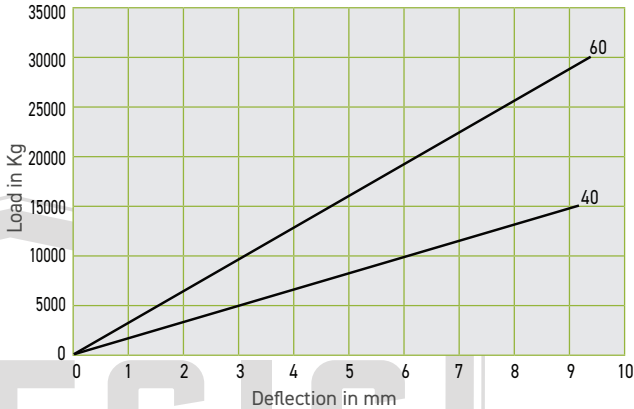

SW300 COMPRESSION

Section X-X

SKU	A (mm)	K (mm)	H (mm)	d (mm)	t (mm)
SW300-40	270	310	120	22	10
SW300-60	270	310	120	22	10

<p>www.allegiscorp.com 1-866-378-7550</p>			<p>MATERIAL / FINISH: High Dynamic Rubber Compound</p>	
REV.:	SCALE:	DATE:	DESCRIPTION:	DRAWING NO.:
1:1		2-17-2025	SW Mountings	SW300-___