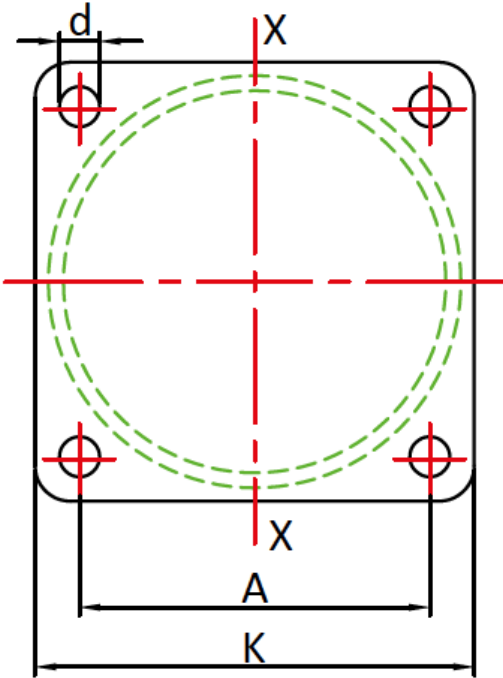

SW300 COMPRESSION

Section X-X

SKU	A (mm)	K (mm)	H (mm)	d (mm)	t (mm)
SW300-40	270	310	120	22	10
SW300-60	270	310	120	22	10

<p>www.allegiscorp.com 1-866-378-7550</p>			<p>MATERIAL / FINISH: High Dynamic Rubber Compound</p>	
REV.:	SCALE:	DATE:	DESCRIPTION:	DRAWING NO.:
1:1		2-17-2025	SW Mountings	SW300-___