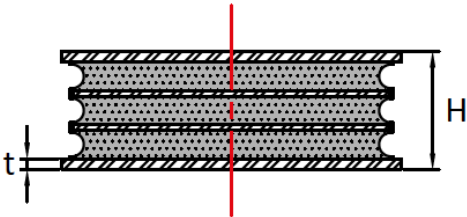

SW300 COMPRESSION

Section X-X

SKU	A (mm)	K (mm)	H (mm)	d (mm)	t (mm)
SW300-40	270	310	120	22	10
SW300-60	270	310	120	22	10

<p>www.allegiscorp.com 1-866-378-7550</p>			<p>MATERIAL / FINISH: High Dynamic Rubber Compound</p>	
REV.:	SCALE:	DATE:	DESCRIPTION:	DRAWING NO.:
1:1		2-17-2025	SW Mountings	SW300-___