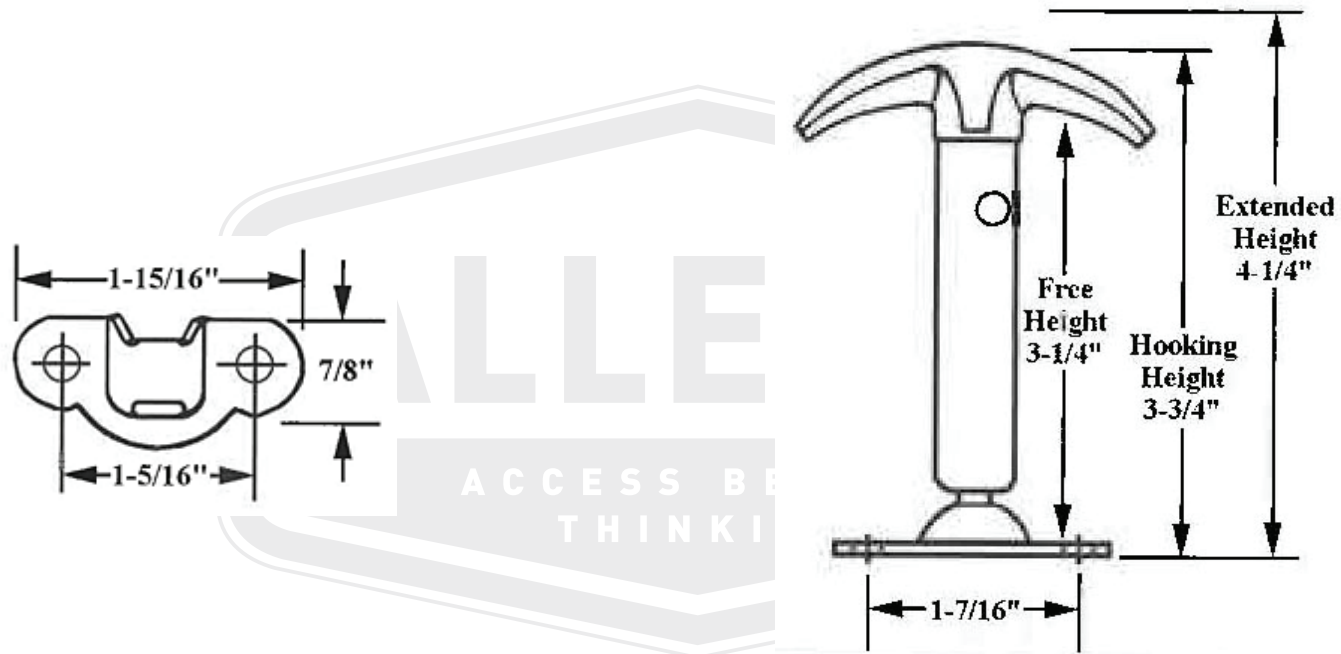

APPROVAL - CUSTOMER NAME & SIGNATURE

DATE

ALLEGIS
ACCESS BETTER THINKING

MATERIAL:
Stainless Steel

DRAWING NO :
WJ 91 SS

FINISH:
Black Enamel

REV: 1:1

DATE: 3.23.2021

Hood Fastener

Includes both latch & bracket